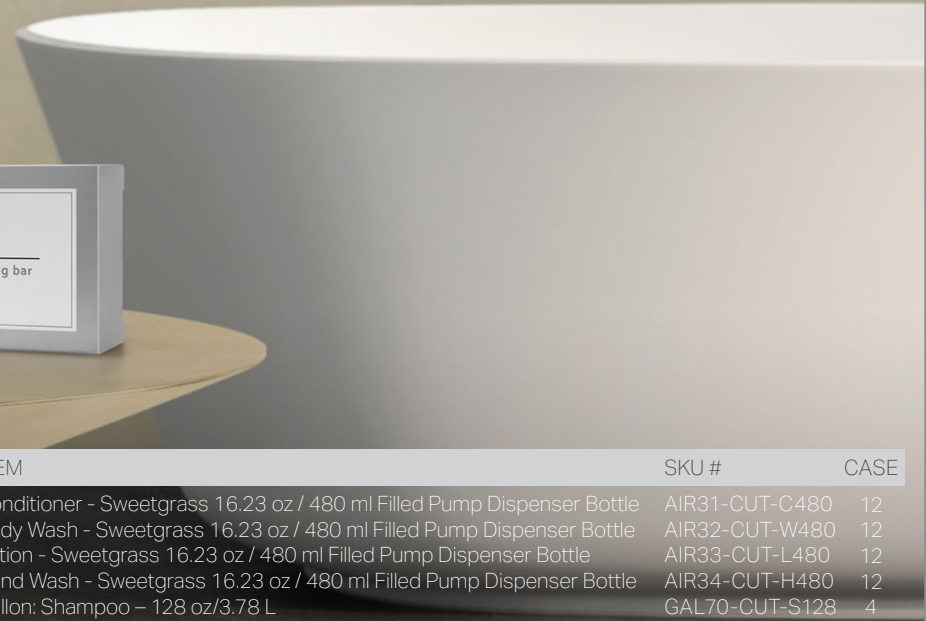

ITEM	SKU #	CASE	ITEM	SKU #	CASE
Shampoo - Sweetgrass 1 oz / 30 ml tube	CUT01-S100	300	Conditioner - Sweetgrass 16.23 oz / 480 ml Filled Pump Dispenser Bottle	AIR31-CUT-C480	12
Conditioner - Sweetgrass 1 oz / 30 ml tube	CUT02-C100	300	Body Wash - Sweetgrass 16.23 oz / 480 ml Filled Pump Dispenser Bottle	AIR32-CUT-W480	12
Lotion - Sweetgrass 1 oz / 30 ml tube	CUT03-L100	300	Lotion - Sweetgrass 16.23 oz / 480 ml Filled Pump Dispenser Bottle	AIR33-CUT-L480	12
Body Wash - Sweetgrass 1 oz / 30 ml tube	CUT04-W100	300	Hand Wash - Sweetgrass 16.23 oz / 480 ml Filled Pump Dispenser Bottle	AIR34-CUT-H480	12
Cleansing Bar - Sweetgrass Boxed Soap 1 oz / 28 g	CUT24-BCB100	250	Gallon: Shampoo - 128 oz/3.78 L	GAL70-CUT-S128	4
Cleansing Bar - Sweetgrass Boxed Soap 1.6 oz / 45 g	CUT30-BCB200	200	Gallon: Conditioner - 128 oz/3.78 L	GAL71-CUT-C128	4
*EcoLux® Air Bracket Adhesive Mount System	AIR01-BR	24	Gallon: Lotion - 128 oz/3.78 L	GAL72-CUT-L128	4
Shampoo - Sweetgrass 16.23 oz / 480 ml Filled Pump Dispenser Bottle	AIR30-CUT-S480	12	Gallon: Body Wash - 128 oz/3.78 L	GAL73-CUT-W128	4